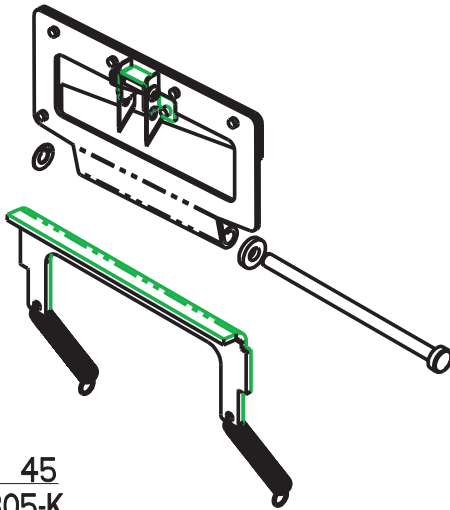

ITEM 45
FM-305-K
TAB CUTTER SHEAR BLADE KIT